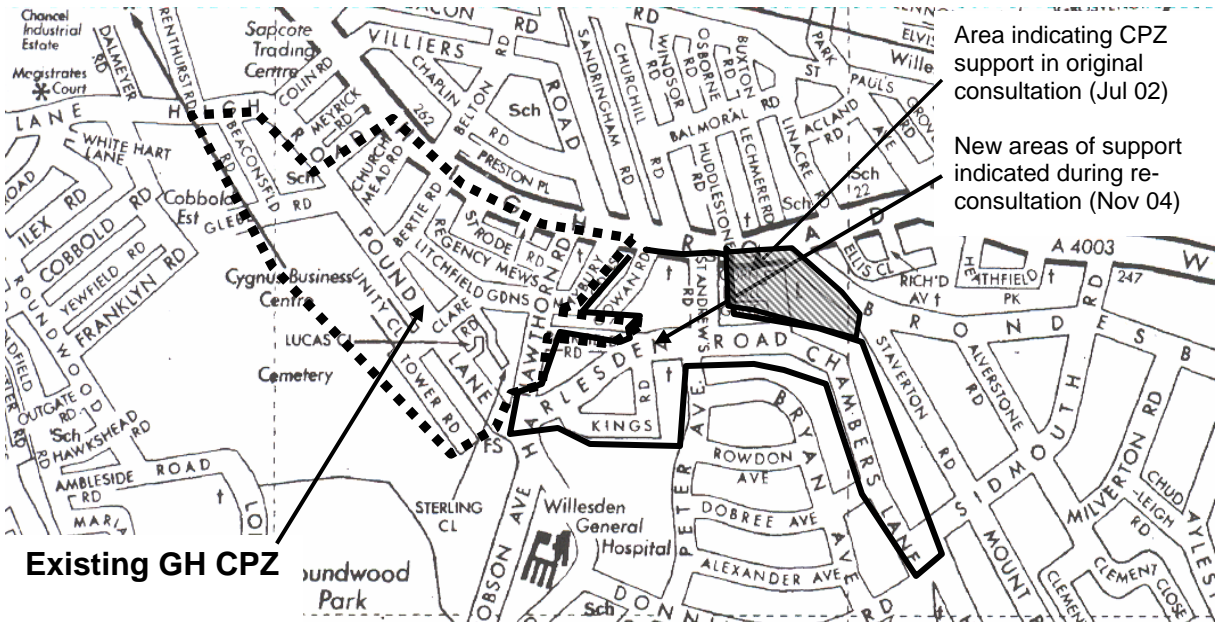

Progress Report On Controlled Parking Zones Programme

New KH CPZ Appendix A

**Zone GC Extension
Appendix B**

**Zone GH Extension
Appendix C**

**Zone GB Extension
Appendix D**

**Zone HW Extension and HS
Appendix E & F**

Zone ST
Appendix G

Reproduced from Ordnance Survey mapping data with the permission of the Controller of Her Majesty's Stationery Office © Crown Copyright. Unauthorised reproduction infringes Crown Copyright and may lead to prosecution or civil proceedings. London Borough of Brent, 100025260, 2004

Zone GA and GM Appendix H

Reproduced from Ordnance Survey mapping data with the permission of the Controller of Her Majesty's Stationery Office © Crown Copyright. Unauthorised reproduction infringes Crown Copyright and may lead to prosecution or civil proceedings. London Borough of Brent, L.No.100025260