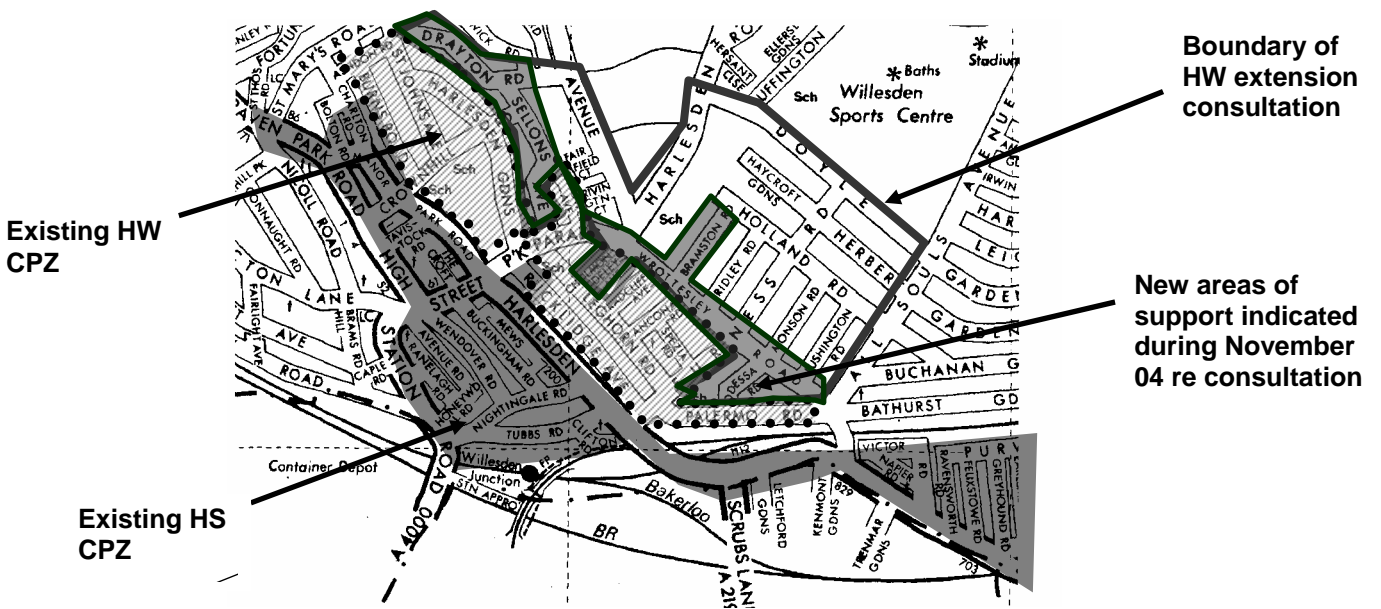

Progress Report On Controlled Parking Zones Programme

New KH CPZ Appendix A

**Zone GC Extension
Appendix B**

**Zone GH Extension
Appendix C**

**Zone GB Extension
Appendix D**

**Zone HW Extension and HS
Appendix E & F**

Zone ST
Appendix G

Reproduced from Ordnance Survey mapping data with the permission of the Controller of Her Majesty's Stationery Office © Crown Copyright. Unauthorised reproduction infringes Crown Copyright and may lead to prosecution or civil proceedings. London Borough of Brent, 100025260, 2004

Zone GA and GM Appendix H

Reproduced from Ordnance Survey mapping data with the permission of the Controller of Her Majesty's Stationery Office © Crown Copyright. Unauthorised reproduction infringes Crown Copyright and may lead to prosecution or civil proceedings. London Borough of Brent, L.No.100025260