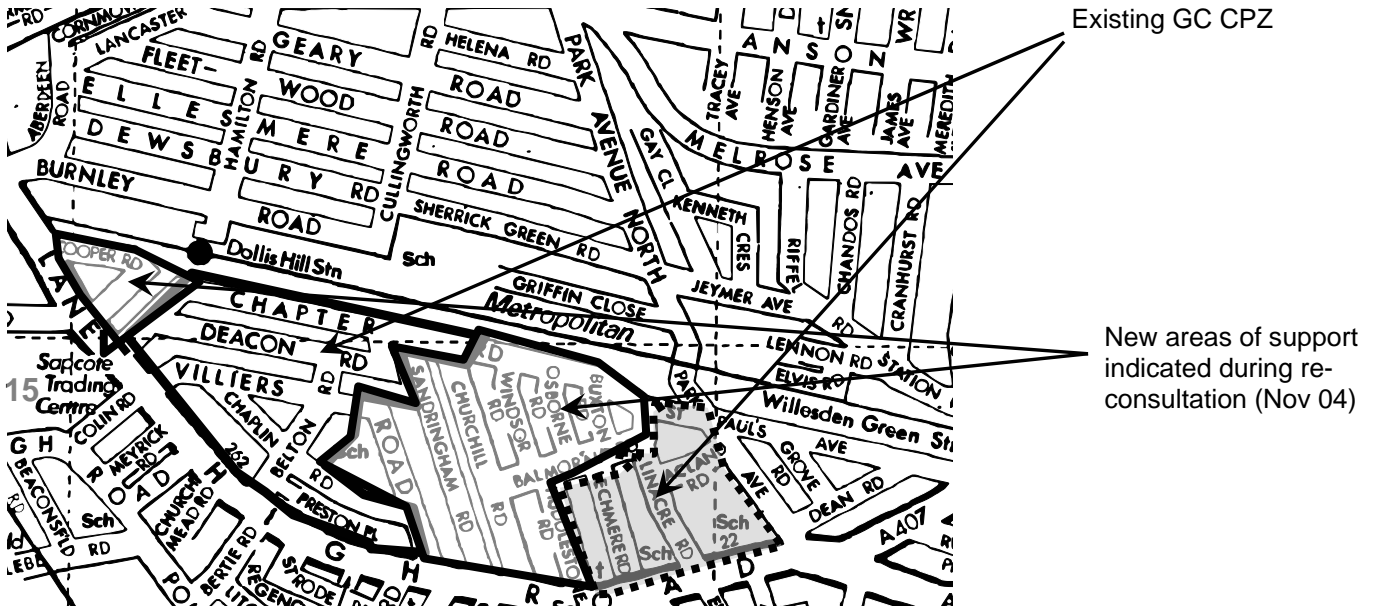

Progress Report On Controlled Parking Zones Programme

New KH CPZ Appendix A

**Zone GC Extension
Appendix B**

**Zone GH Extension
Appendix C**

**Zone GB Extension
Appendix D**

**Zone HW Extension and HS
Appendix E & F**

Zone ST
Appendix G

Reproduced from Ordnance Survey mapping data with the permission of the Controller of Her Majesty's Stationery Office © Crown Copyright. Unauthorised reproduction infringes Crown Copyright and may lead to prosecution or civil proceedings. London Borough of Brent, 100025260, 2004

Zone GA and GM Appendix H

Reproduced from Ordnance Survey mapping data with the permission of the Controller of Her Majesty's Stationery Office © Crown Copyright. Unauthorised reproduction infringes Crown Copyright and may lead to prosecution or civil proceedings. London Borough of Brent, L.No.100025260