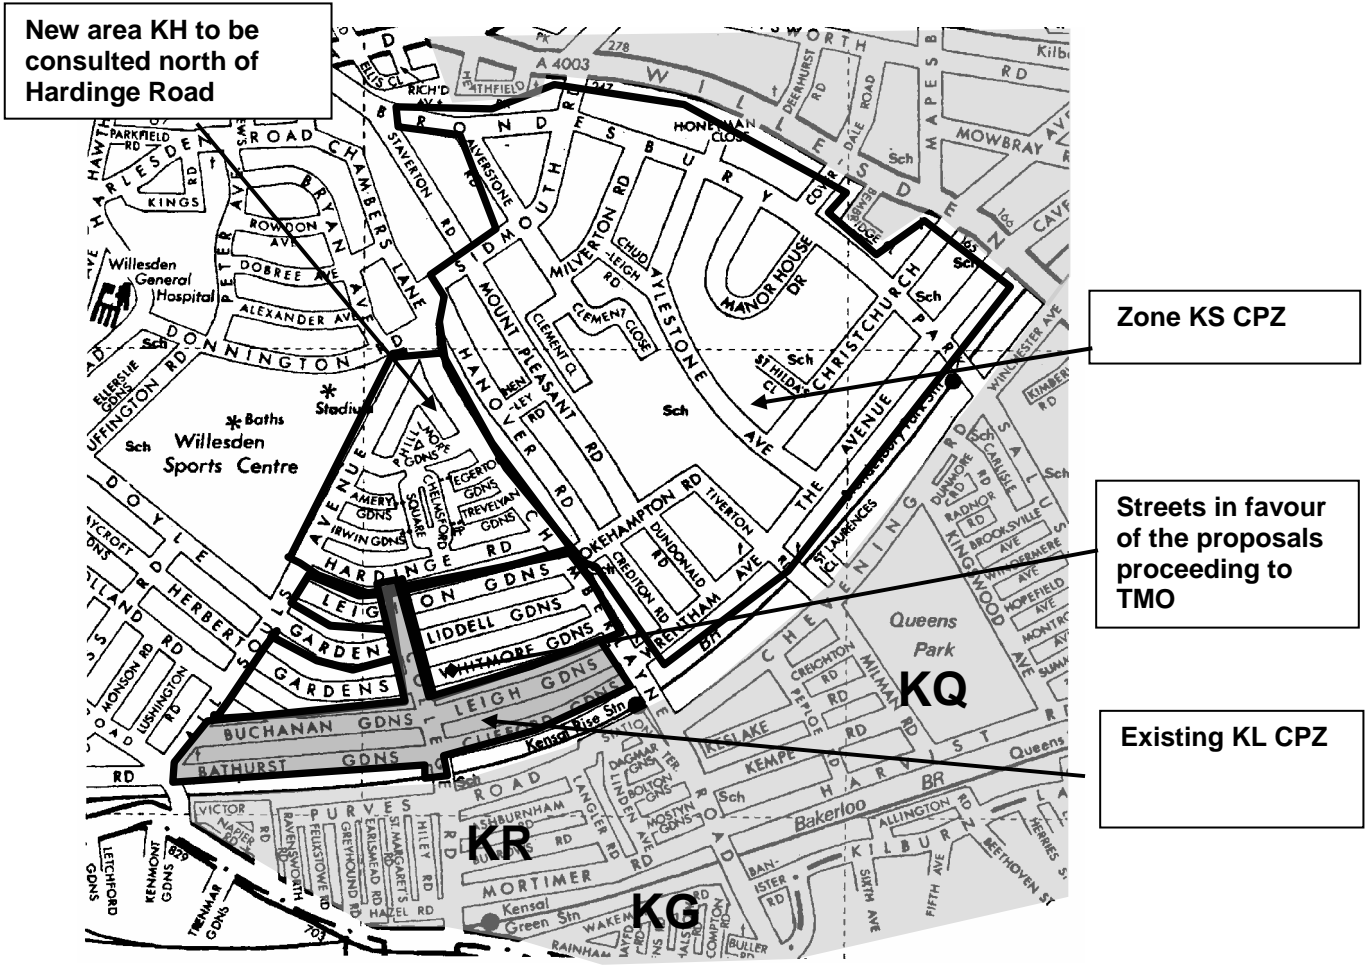

Progress Report On Controlled Parking Zones Programme

New KH CPZ Appendix A

**Zone GC Extension
Appendix B**

**Zone GH Extension
Appendix C**

**Zone GB Extension
Appendix D**

**Zone HW Extension and HS
Appendix E & F**

Zone ST
Appendix G

Reproduced from Ordnance Survey mapping data with the permission of the Controller of Her Majesty's Stationery Office © Crown Copyright. Unauthorised reproduction infringes Crown Copyright and may lead to prosecution or civil proceedings. London Borough of Brent, 100025260, 2004

Zone GA and GM Appendix H

Reproduced from Ordnance Survey mapping data with the permission of the Controller of Her Majesty's Stationery Office © Crown Copyright. Unauthorised reproduction infringes Crown Copyright and may lead to prosecution or civil proceedings. London Borough of Brent, L.No.100025260