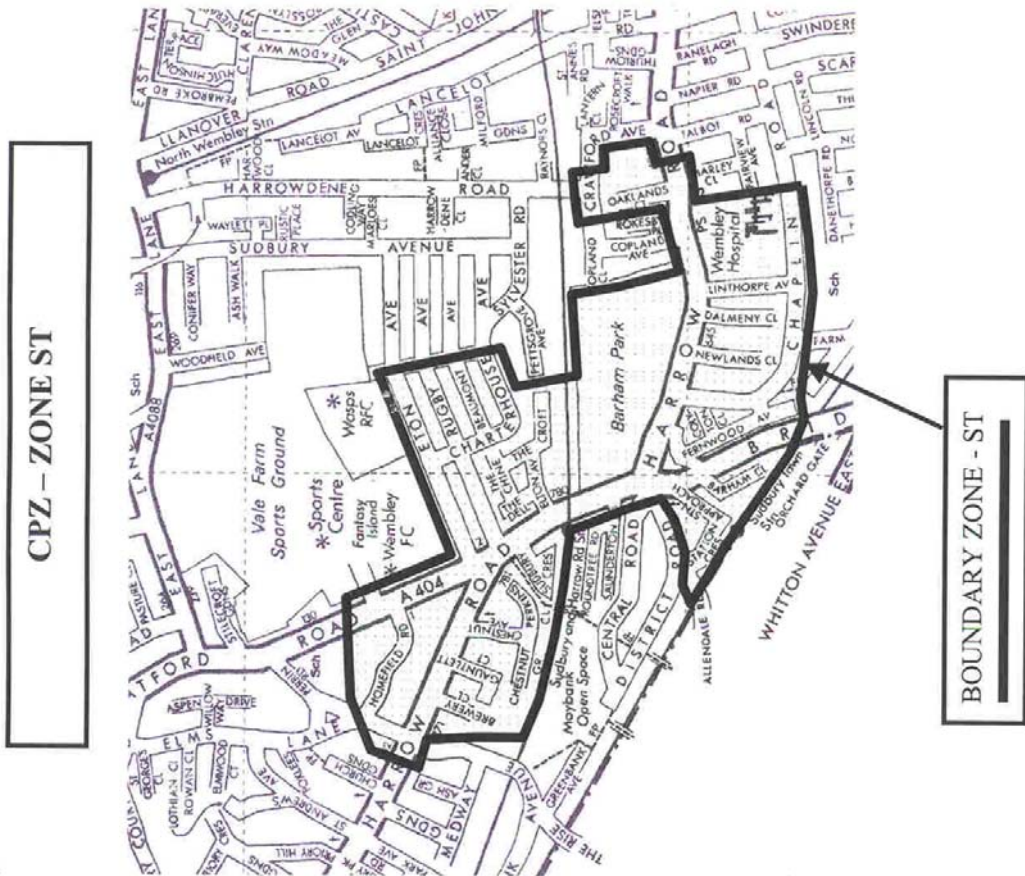

Progress Report On Controlled Parking Zones Programme

New KH CPZ Appendix A

**Zone GC Extension
Appendix B**

**Zone GH Extension
Appendix C**

**Zone GB Extension
Appendix D**

**Zone HW Extension and HS
Appendix E & F**

Zone ST
Appendix G

Reproduced from Ordnance Survey mapping data with the permission of the Controller of Her Majesty's Stationery Office © Crown Copyright. Unauthorised reproduction infringes Crown Copyright and may lead to prosecution or civil proceedings. London Borough of Brent, 100025260, 2004

Zone GA and GM Appendix H

Reproduced from Ordnance Survey mapping data with the permission of the Controller of Her Majesty's Stationery Office © Crown Copyright. Unauthorised reproduction infringes Crown Copyright and may lead to prosecution or civil proceedings. London Borough of Brent, L.No.100025260